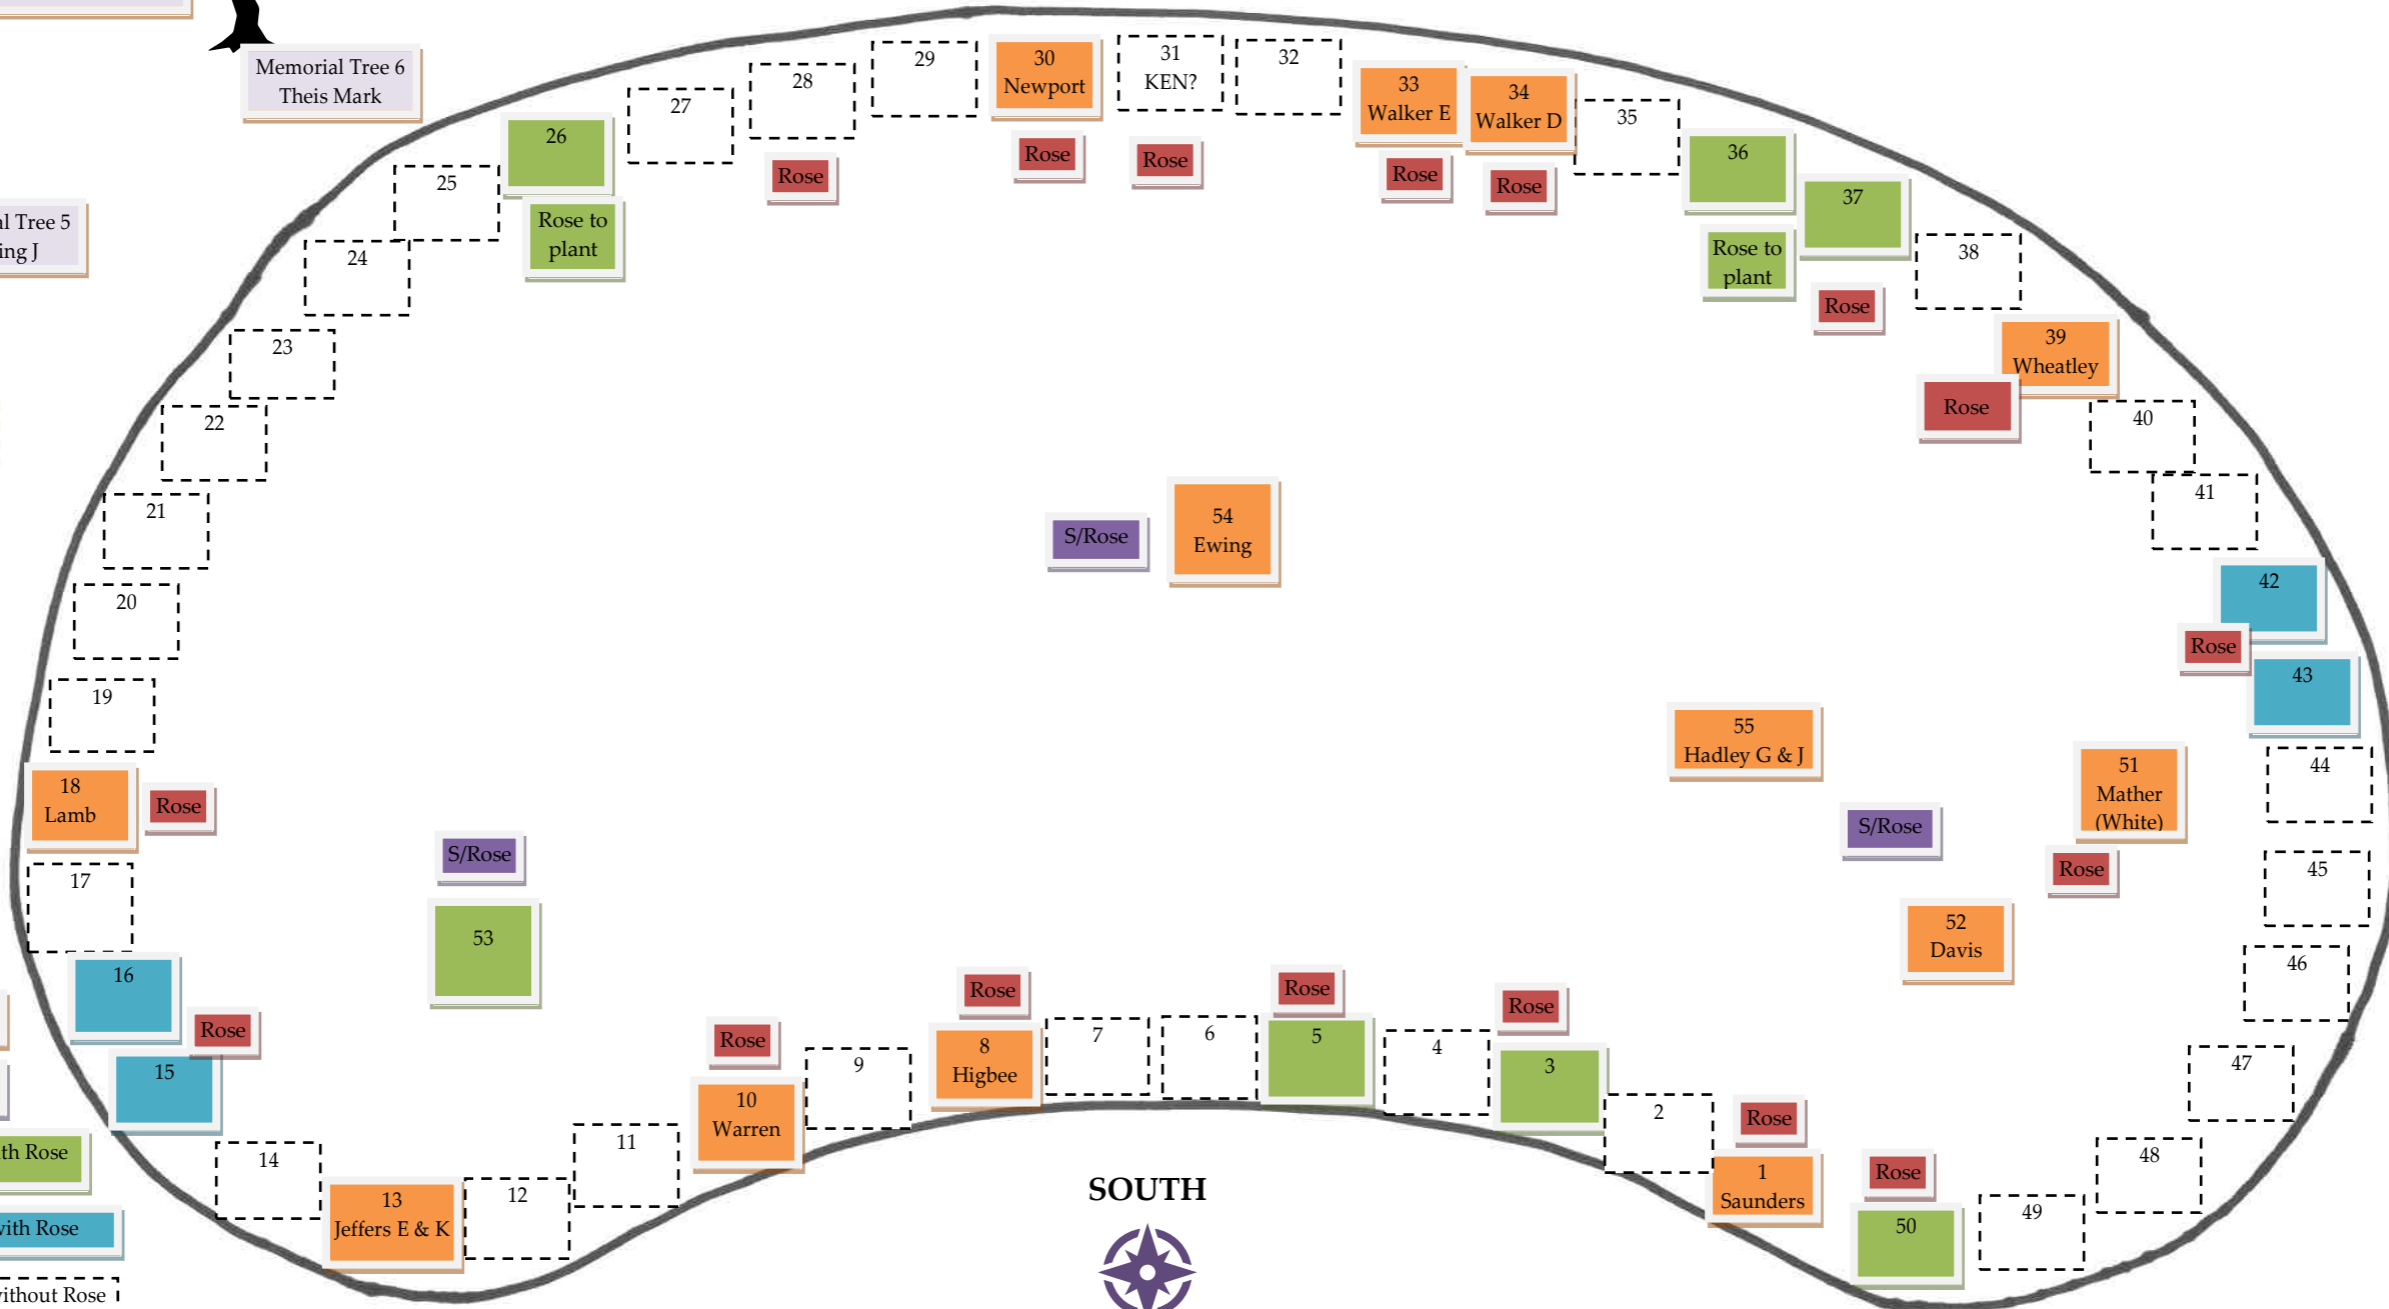

WEST

P
a
t
h
w
a
y

EAST

P
a
t
h
w
a
y

Entombed - Plot taken

Standard Rose

Available - Single Plot with Rose

Available - Double Plot with Rose

Available - Double Plot without Rose

Memorial Tree 3
Sheppard Ted

Memorial Tree 2
David Carter

Memorial Tree 1
Burgess Patricia Eileen

SOUTH