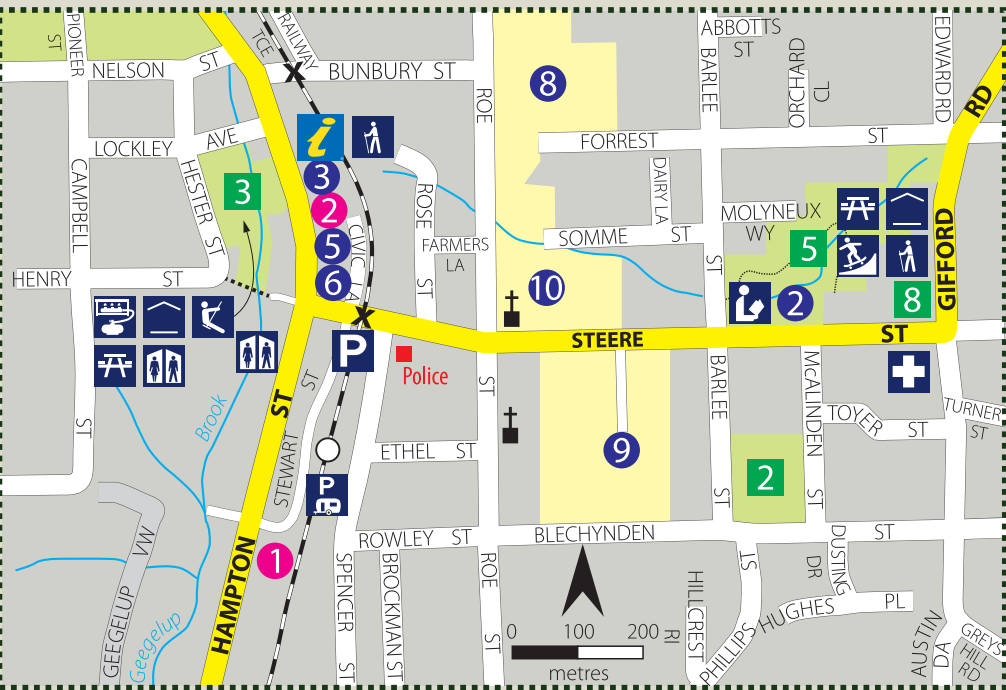

**ATTRACTIONS** ●

- Bridgetown Greenbushes
- Visitor Information Centre
- Brierley Jigsaw Gallery

1. Ashbil Community Garden
2. Old Gaol Museum

**RECREATION** ■

1. Blackwood River Park
2. Dorothy Scott Bushland

3. Memorial Park

4. Pioneer Park
5. Somme Creek Parkland
6. Agricultural Showground
7. Bridgetown Bowling Club
8. Bridgetown Leisure Centre
9. Bridgetown Sportsground
10. Bridgetown Tennis Club

**SERVICES** ●

**Legend**

- ▬ Road
- ▬ Unsealed road
- ▬ Railway
- ✕ Rail crossing
- ⤴ Bridge
- Park
- 🍷 Barbecue
- 🚣 Canoeing
- ⛪ Cemetery
- ⛪ Church
- 🏥 Medical facility
- P Parking
- P Parking (caravan)
- 🍃 Picnic facilities
- 🎡 Playground
- 👁 Scenic lookout
- 🏠 Shelter
- 🛼 Skate park
- 🎾 Tennis
- 🚽 Toilet
- 🚶 Walk trail

**Bridgetown**