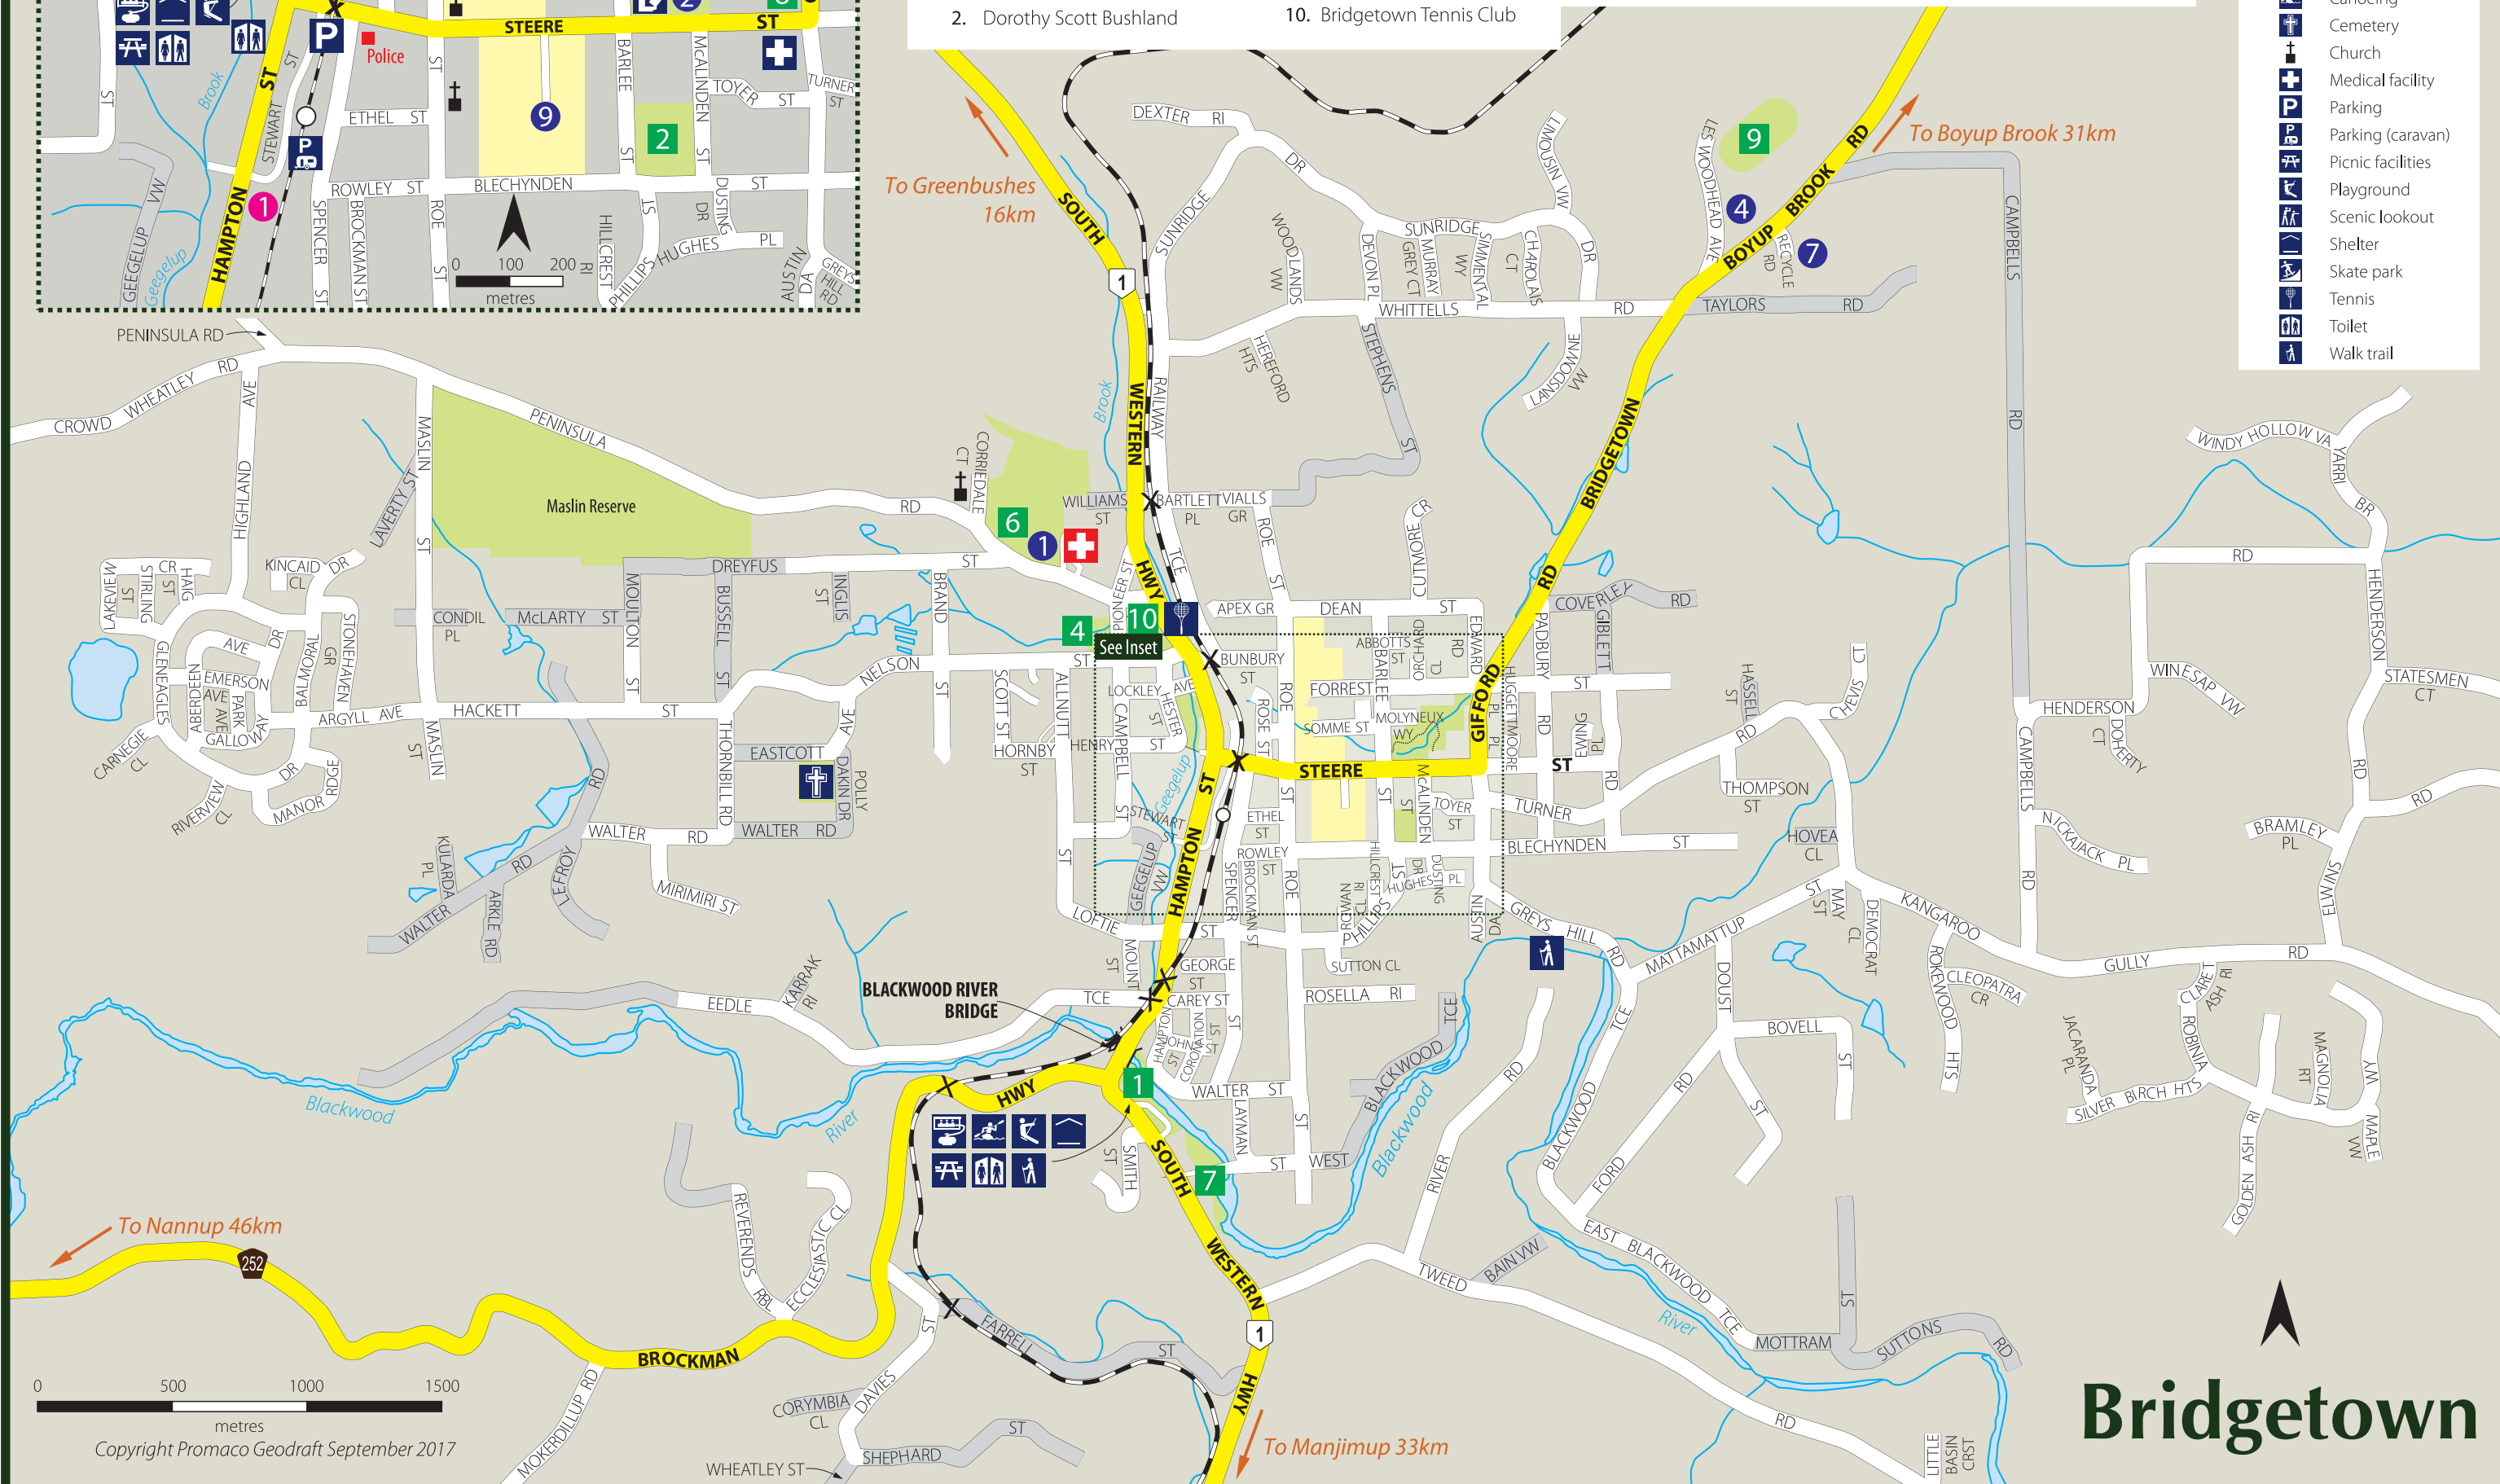

**ATTRACTIONS** ●

- Bridgetown Greenbushes
- Visitor Information Centre
- Brierley Jigsaw Gallery

1. Ashbil Community Garden
2. Old Gaol Museum

**RECREATION** ■

1. Blackwood River Park
2. Dorothy Scott Bushland

3. Memorial Park

4. Pioneer Park
5. Somme Creek Parkland
6. Agricultural Showground
7. Bridgetown Bowling Club
8. Bridgetown Leisure Centre
9. Bridgetown Sportsground
10. Bridgetown Tennis Club

**SERVICES** ●

**Legend**

- ▬ Road
- ▬ Unsealed road
- ▬ Railway
- ✕ Rail crossing
- ⤴ Bridge
- Park
- 🍷 Barbecue
- 🚣 Canoeing
- ⛪ Cemetery
- ⛪ Church
- 🏥 Medical facility
- P Parking
- P Parking (caravan)
- 🍃 Picnic facilities
- 🎡 Playground
- 👁 Scenic lookout
- 🏠 Shelter
- 🛼 Skate park
- 🎾 Tennis
- 🚽 Toilet
- 🚶 Walk trail

**Bridgetown**